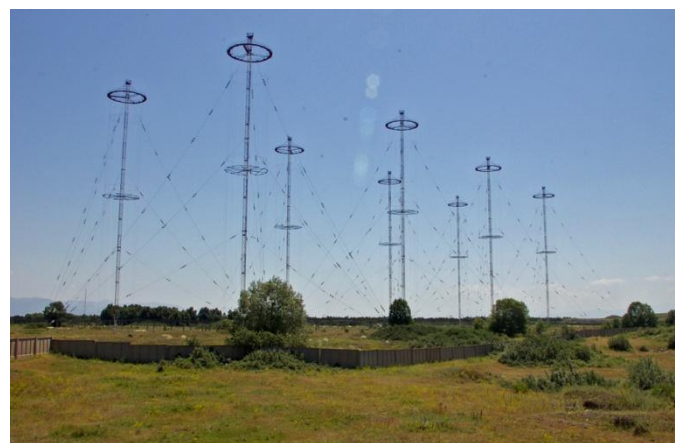

The above pictures are from : Azerbaijan (Nagorni-Karabagh photographed by our German member 3722 Reinhart Mazur, which is copyright.

IEEE MILESTONE IN ELECTRICAL ENGINEERING AND COMPUTING

First Direct Broadcast Satellite Service, 1984

NHK began the world's first direct broadcast satellite service in May, 1984. This was the culmination of eighteen years of research that included the development of an inexpensive low-noise receiver and investigations of rain attenuation in the 12 GHz band. RRL, NASDA, TSCJ, Toshiba Corporation, General Electric Company, and NASA participated with NHK to make satellite broadcasting to the home a practical reality.

November 2011

The topic this month is a little bit personal. NHK earned the Milestone of IEEE (The Institute of Electrical and Electronics Engineers) because of initiating the world first Direct Broadcast Satellite service in May, 1984.

Honoring ceremony was held on 18 November at NHK Technical Laboratory. I was responsible for the DBS satellite at Toshiba Corporation as a Project Manager, and experienced a lot of challenges and difficulties during the satellite development. So I am extremely happy with this recognition by the International organization.

By the way the first winner of the IEEE Milestone in Japan is the Yagi antenna by Tohoku University in Sendai. I studied under Dr. Uda who invented the Yagi antenna. Dr. Uda was very proud of seeing so many Yagi antenna around the world for TV reception, and I am also feeling a lot of satisfaction with my career to see so many dishes in Japan watching DBS satellite services. If you are interested, please see

<http://theinstitute.ieee.org/technology-focus/technology-history/first-direct-broadcast-satellite-service-earns-ieee-milestone>

Toshi Ohtake, Japan Short Wave Club
JSWC, P.O.Box 44,
Kamakura 248-8691, Japan.

Updated lists from the British DX Club

The following have all been updated on the British DX Club web site:

- *Africa on SW-*Afghanistan on SW-*External Services on MW
- *Middle East on SW-*South Asia on SW-*United Kingdom on SW

All of the above surveys are compiled by Tony Rogers and have been updated for December 2011.

*Shegra DXpedition Report 2011. A report on the recent DXpedition to Shegra, including the MW and SW logs plus some photos of the beverage aeriels and landscape around Shegra. All of these can be found on the BDXC web site at <http://www.bdx.com> - see Articles Index. (Kenny, Dec 06)

Next Deadline is February 9th - Do contribute!